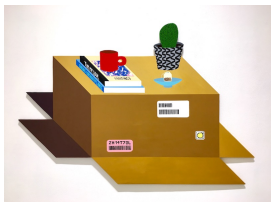

Tim McCool

Studio #311

Beer, Phone Plant, 2017. Acrylic on wood.

Box with mug, plant, book, 2017. Acrylic on wood.

tmccool@gmail.com | [timmmccool.tumblr.com](https://tumblr.com/timmmccool) | [instagram.com/timmmccool](https://www.instagram.com/timmmccool)

Timothy McCool is a Boston-based painter, drawer, and installation artist. Originally from

Pittsburgh, McCool received his Master's of Fine Arts from Tufts University / the School of the Museum of Fine Arts. McCool has exhibited his work at the Museum of Fine Arts Boston, Carroll & Sons Gallery, Emerson University, Montserrat College of Art, and the Essex Art Center. He has been the artist in residence at the Boston Center for the Arts, the Studios Program at MASS MoCA, and at the Arteles Creative Center in Finland.