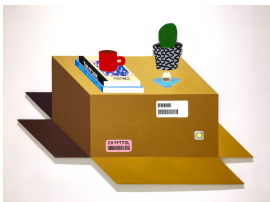

## Tim McCool

Studio #311

*Beer, Phone Plant*, 2017. Acrylic on wood.

*Box with mug, plant, book*, 2017. Acrylic on wood.

[tmccool@gmail.com](mailto:tmccool@gmail.com) | [timmmccool.tumblr.com](https://www.tumblr.com/timmmccool) | [instagram.com/timmmccool](https://www.instagram.com/timmmccool)

Timothy McCool is a Boston-based painter, drawer, and installation artist. Originally from

Pittsburgh, McCool received his Master's of Fine Arts from Tufts University / the School of the Museum of Fine Arts. McCool has exhibited his work at the Museum of Fine Arts Boston, Carroll & Sons Gallery, Emerson University, Montserrat College of Art, and the Essex Art Center. He has been the artist in residence at the Boston Center for the Arts, the Studios Program at MASS MoCA, and at the Arteles Creative Center in Finland.